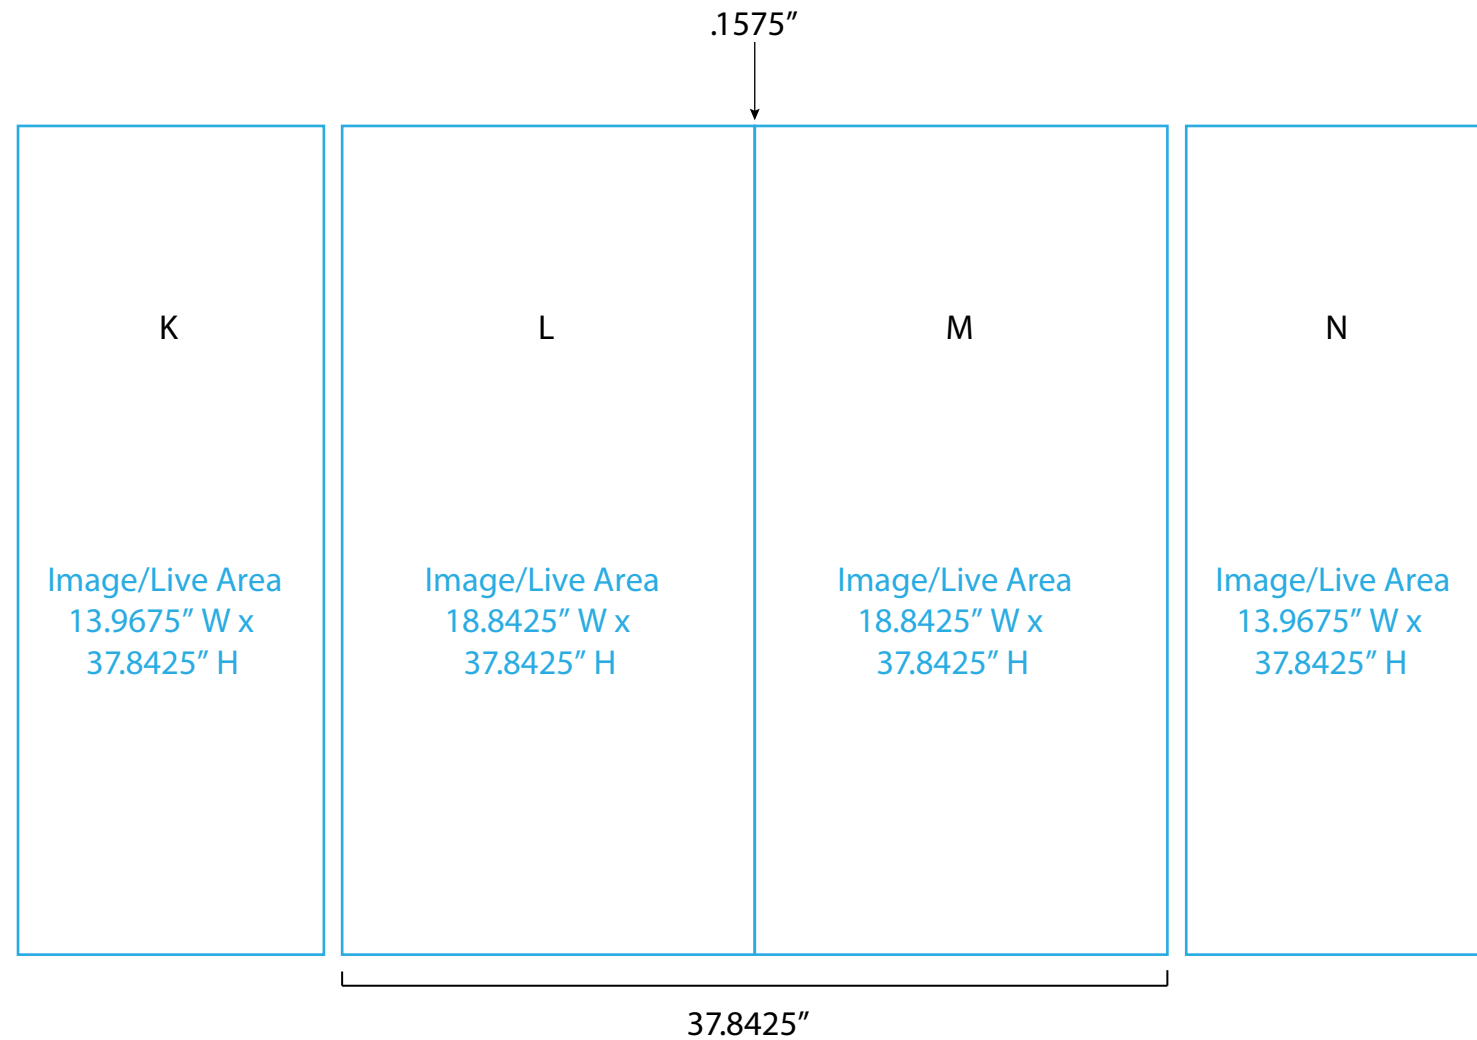

Graphic Template
Reception Counter
SEG Version

NOTE:
1/2" of graphic perimeter
is hidden by extrusion

NOTE: All Raster Art (jpg, tiff,psd, png, etc.) must be at least 100 dpi at print size.

Graphic Template
Reception Counter
Sintra Version

NOTE:
1/2" of graphic perimeter
is hidden by extrusion

NOTE: All Raster Art (jpg, tiff,psd, png, etc.) must be at least 100 dpi at print size.