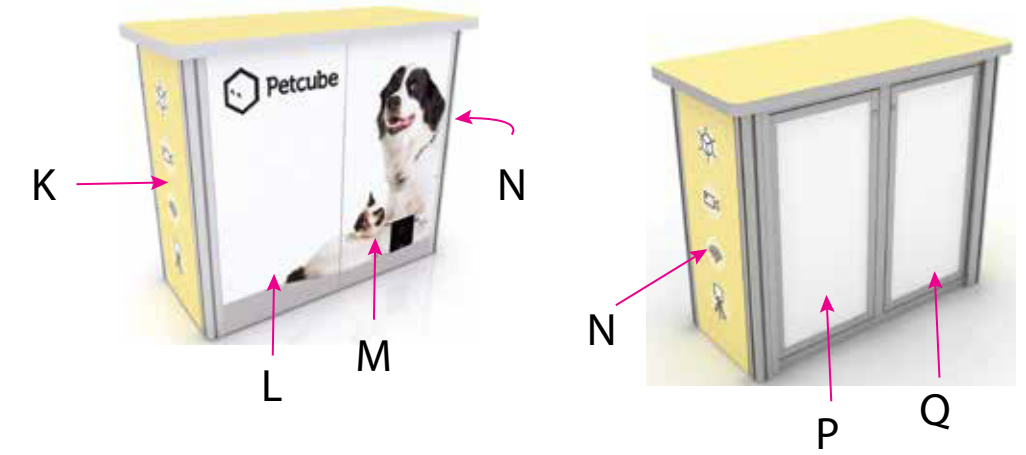

Graphic Template
Reception Counter
SEG Version

NOTE:
1/2" of graphic perimeter
is hidden by extrusion

NOTE: All Raster Art (jpg, tiff,psd, png, etc.) must be at least 100 dpi at print size.

Graphic Template
Reception Counter
Sintra Version