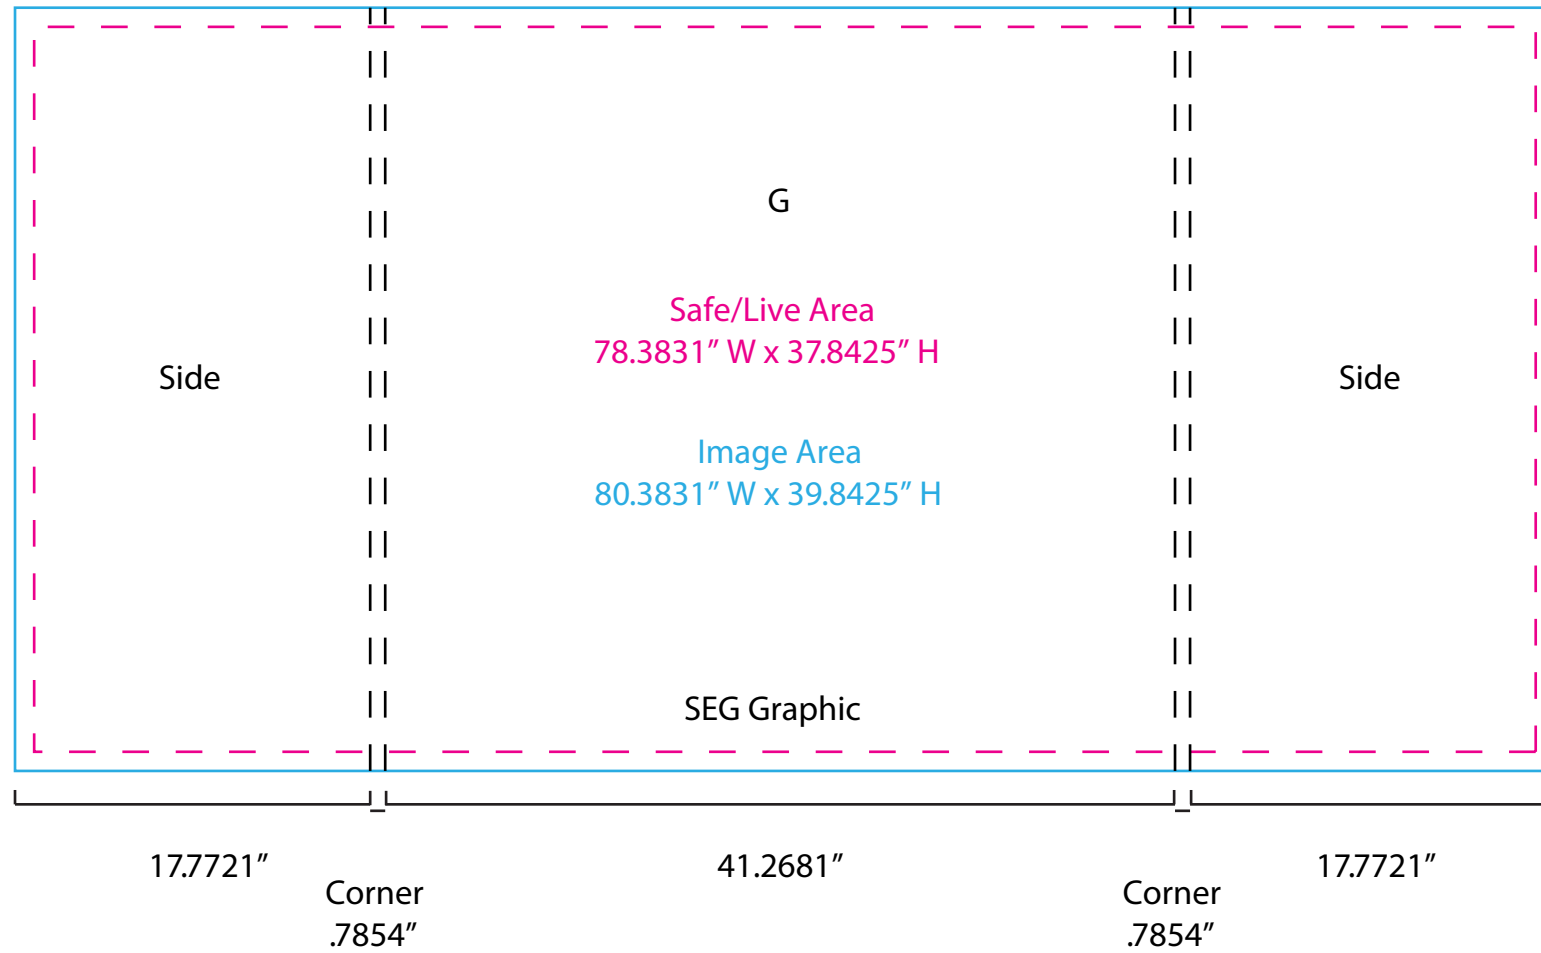

Graphic Template
Reception Counter
SEG Version

NOTE:
1/2" of graphic perimeter
is hidden by extrusion

NOTE: All Raster Art (jpg, tiff,psd, png, etc.) must be at least 100 dpi at print size.

Graphic Template
Reception Counter
Sintra Version

NOTE:
1/2" of graphic perimeter
is hidden by extrusion

NOTE: All Raster Art (jpg, tiff,psd, png, etc.) must be at least 100 dpi at print size.